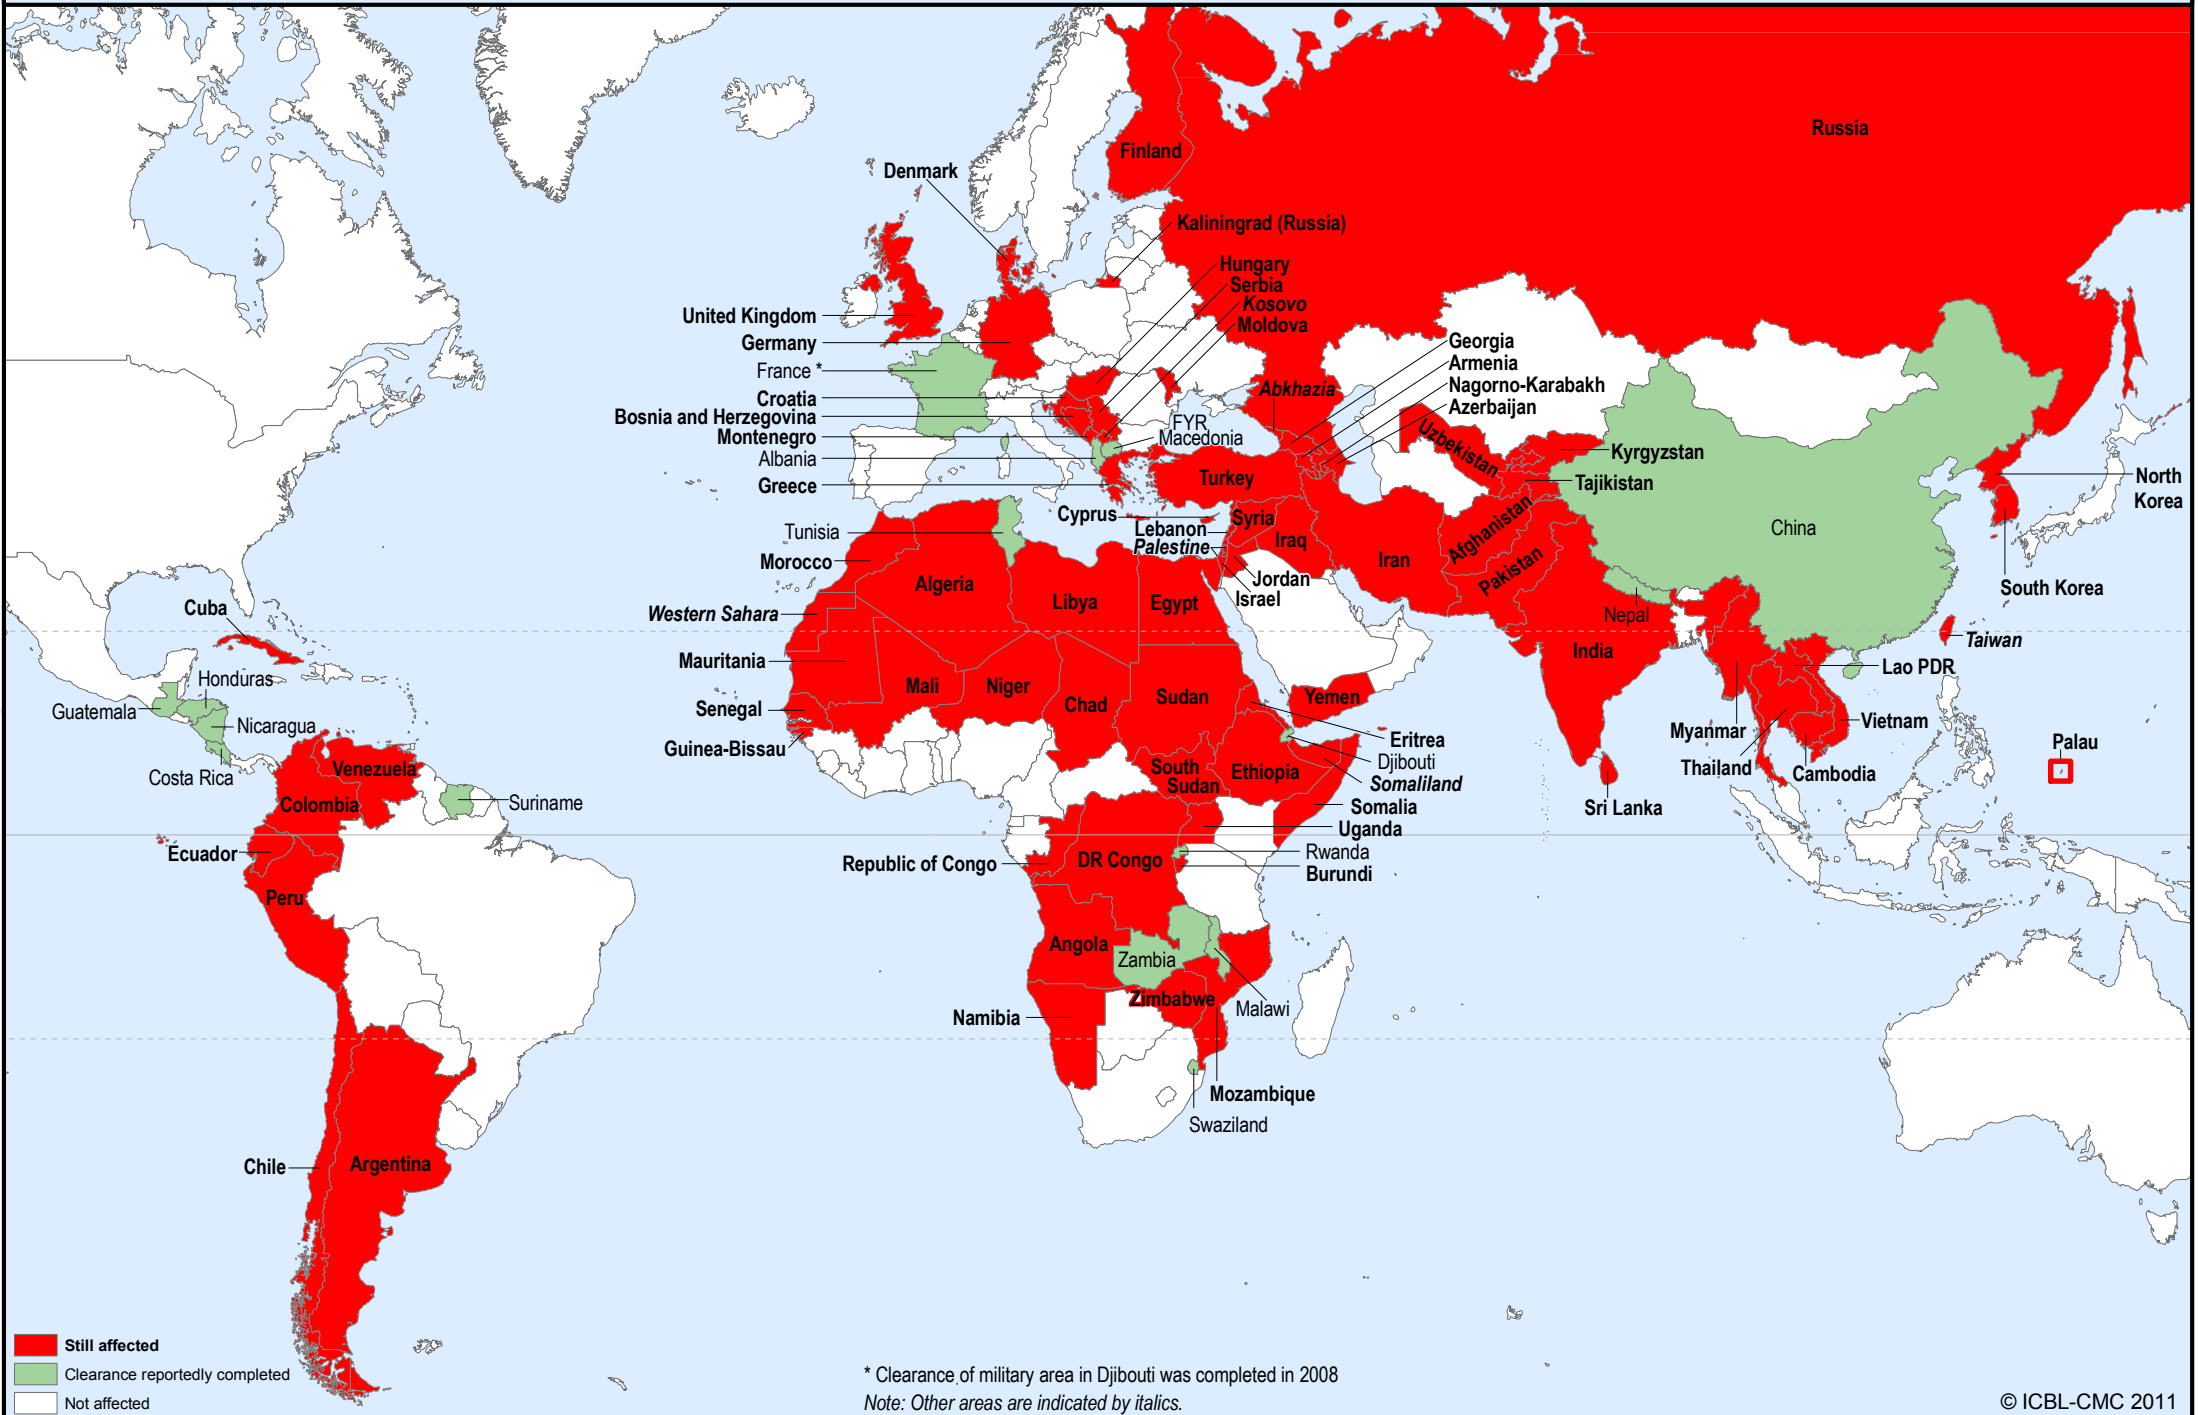

# Progress in Mine Clearance Efforts: 2000-2011

■ Still affected  
■ Clearance reportedly completed  
■ Not affected

\* Clearance of military area in Djibouti was completed in 2008  
 Note: Other areas are indicated by italics.