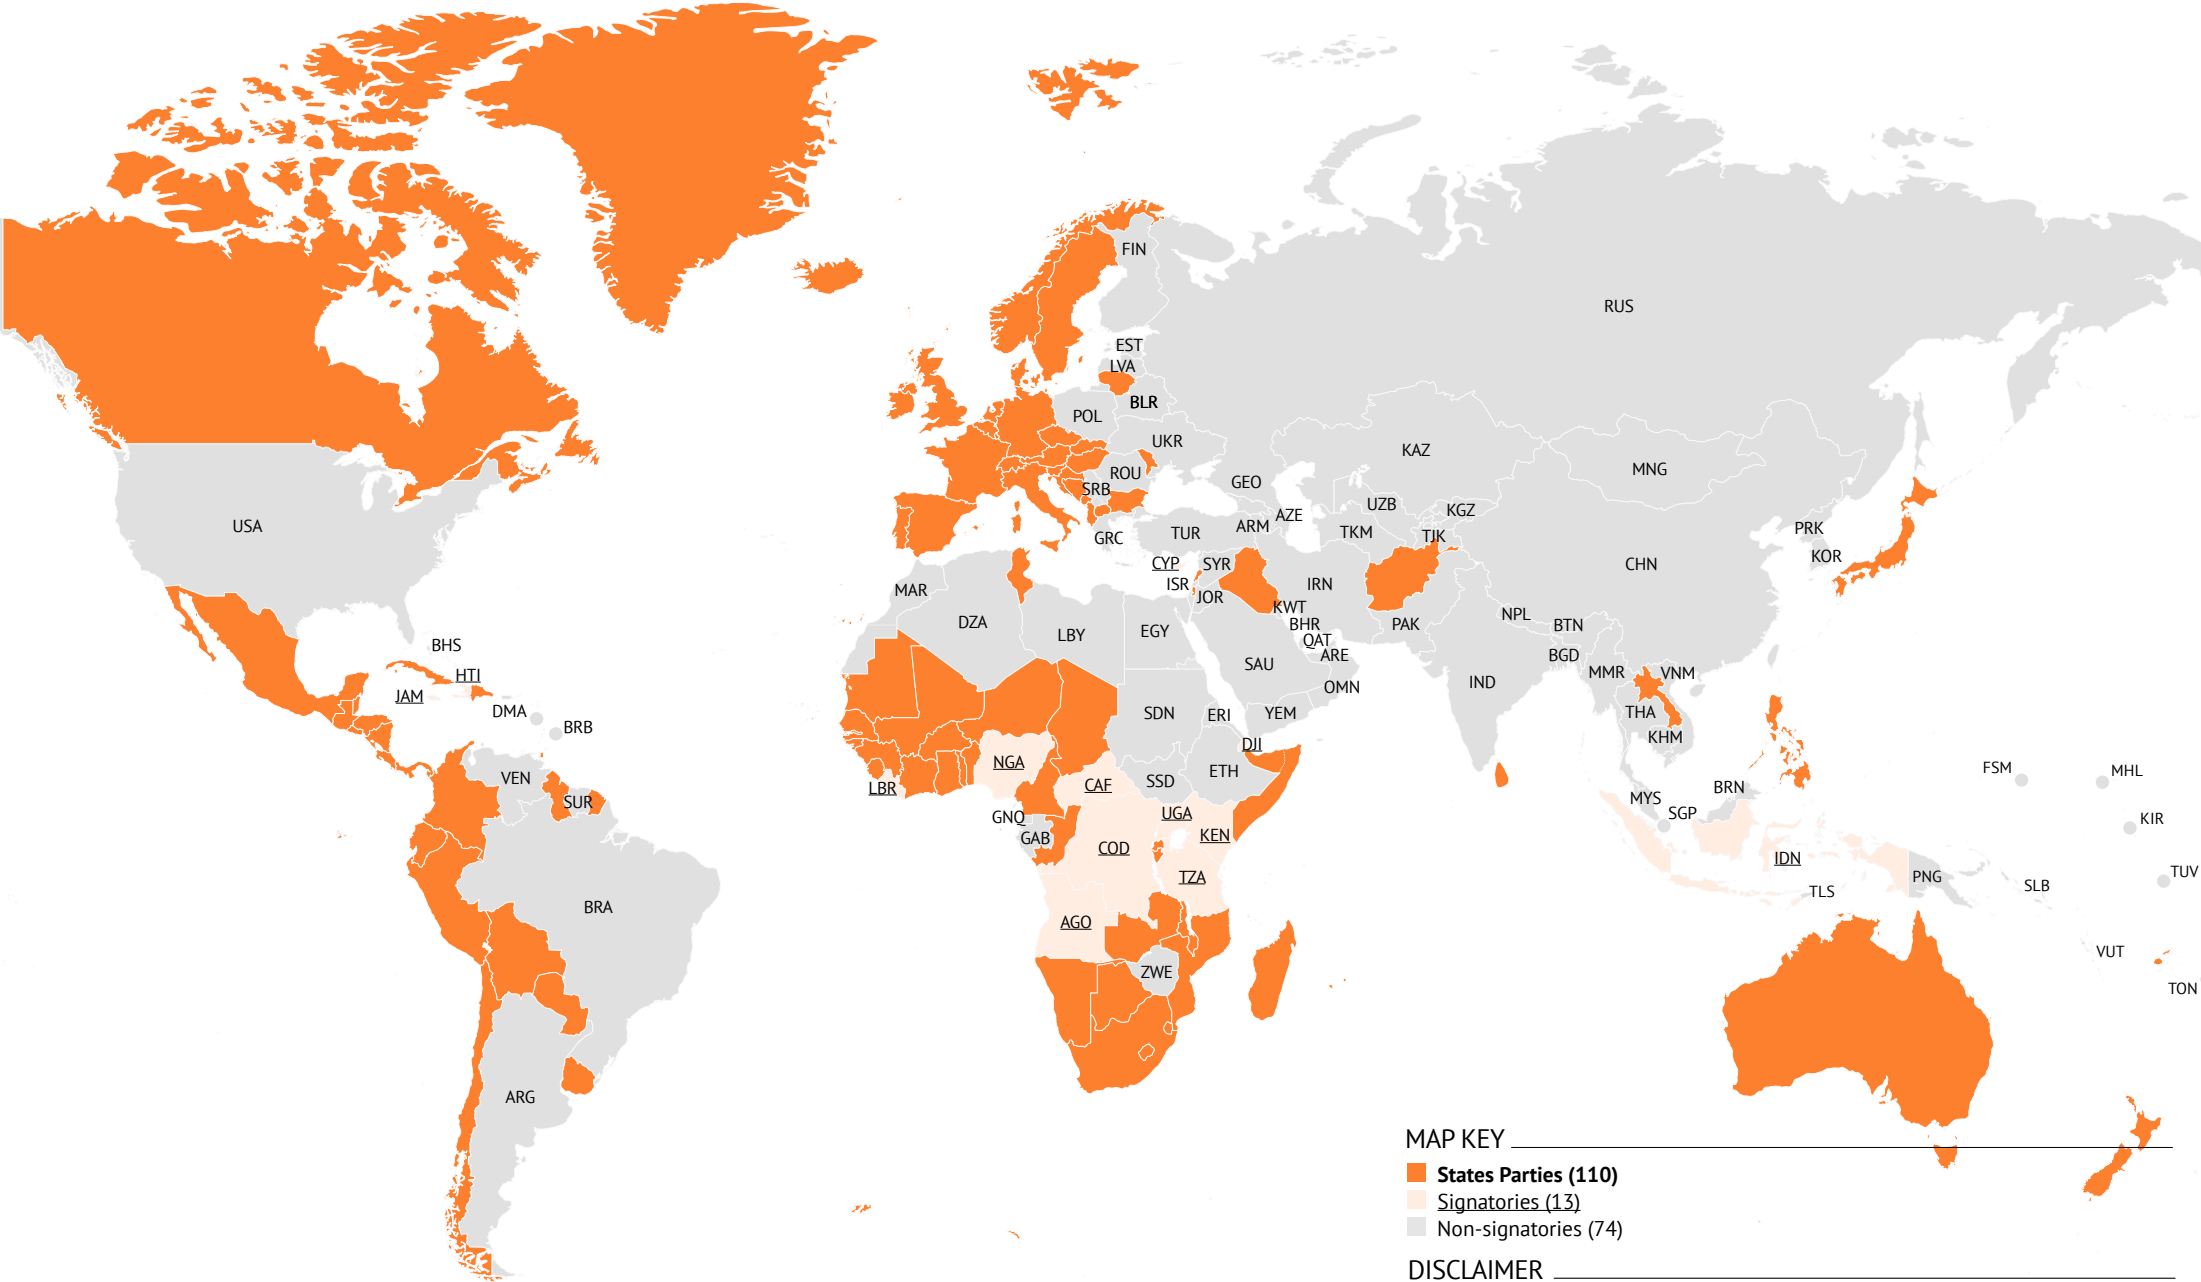

STATUS OF THE 2008 CONVENTION ON CLUSTER MUNITIONS

MAP KEY

- States Parties (110)
- Signatories (13)
- Non-signatories (74)

DISCLAIMER

This map is for illustrative purposes. The boundaries and names shown and the designations used in this map do not imply any opinion or endorsement by the Landmine and Cluster Munition Monitor.