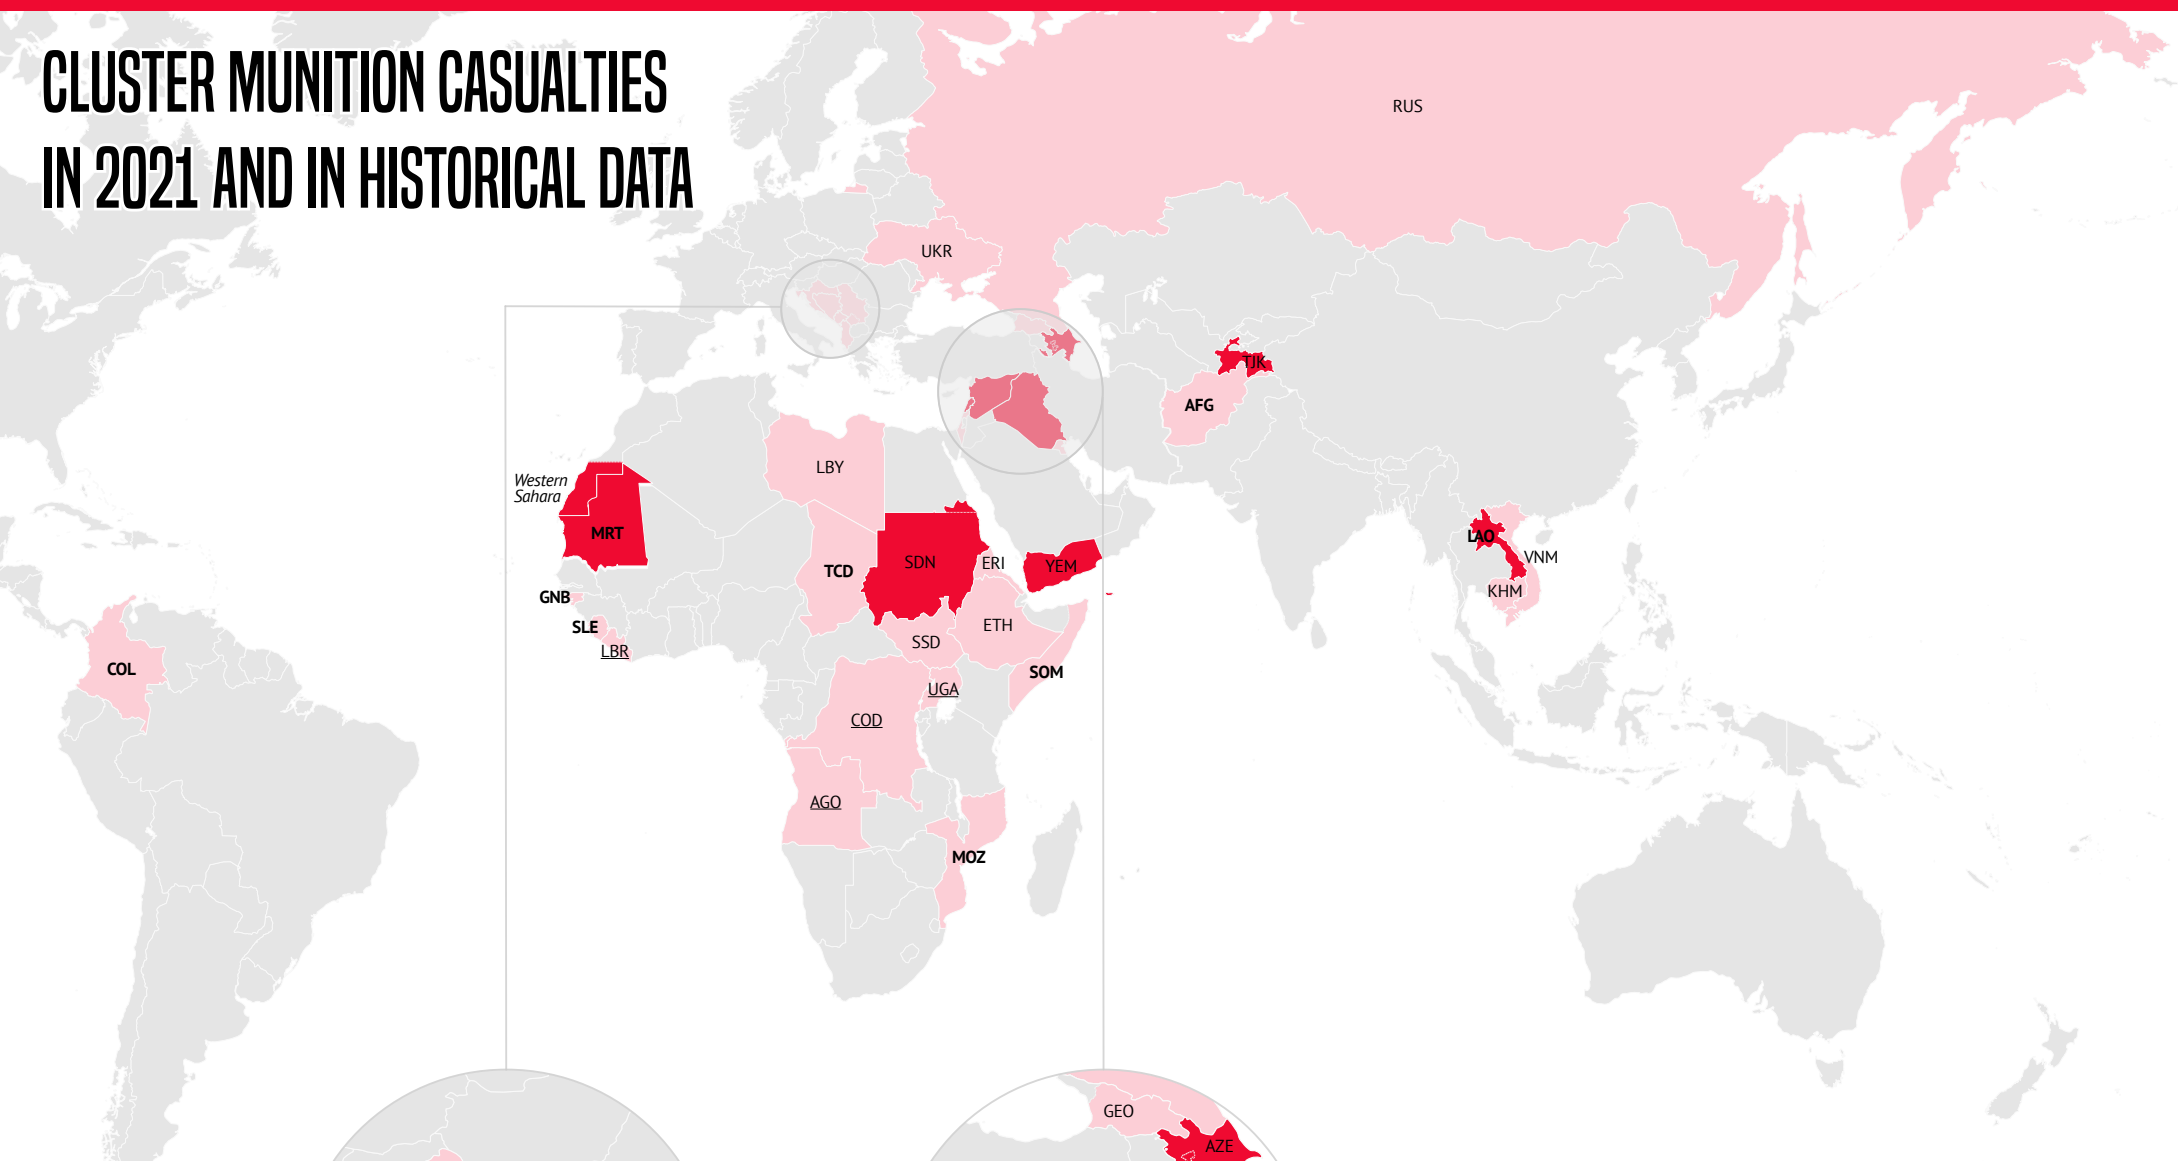

# CLUSTER MUNITION CASUALTIES IN 2021 AND IN HISTORICAL DATA

## MAP KEY

- Cluster munition casualties recorded prior to 2021
- Casualties recorded from cluster munition remnants in 2021
- No recorded cluster munition casualties

Note: **States Parties** to the Convention on Cluster Munitions are **bold**, signatories are underlined, non-signatories are plain text, *other areas* are *italics*.

## DISCLAIMER

This map is for illustrative purposes. The boundaries and names shown and the designations used in this map do not imply any opinion or endorsement by the Landmine and Cluster Munition Monitor.