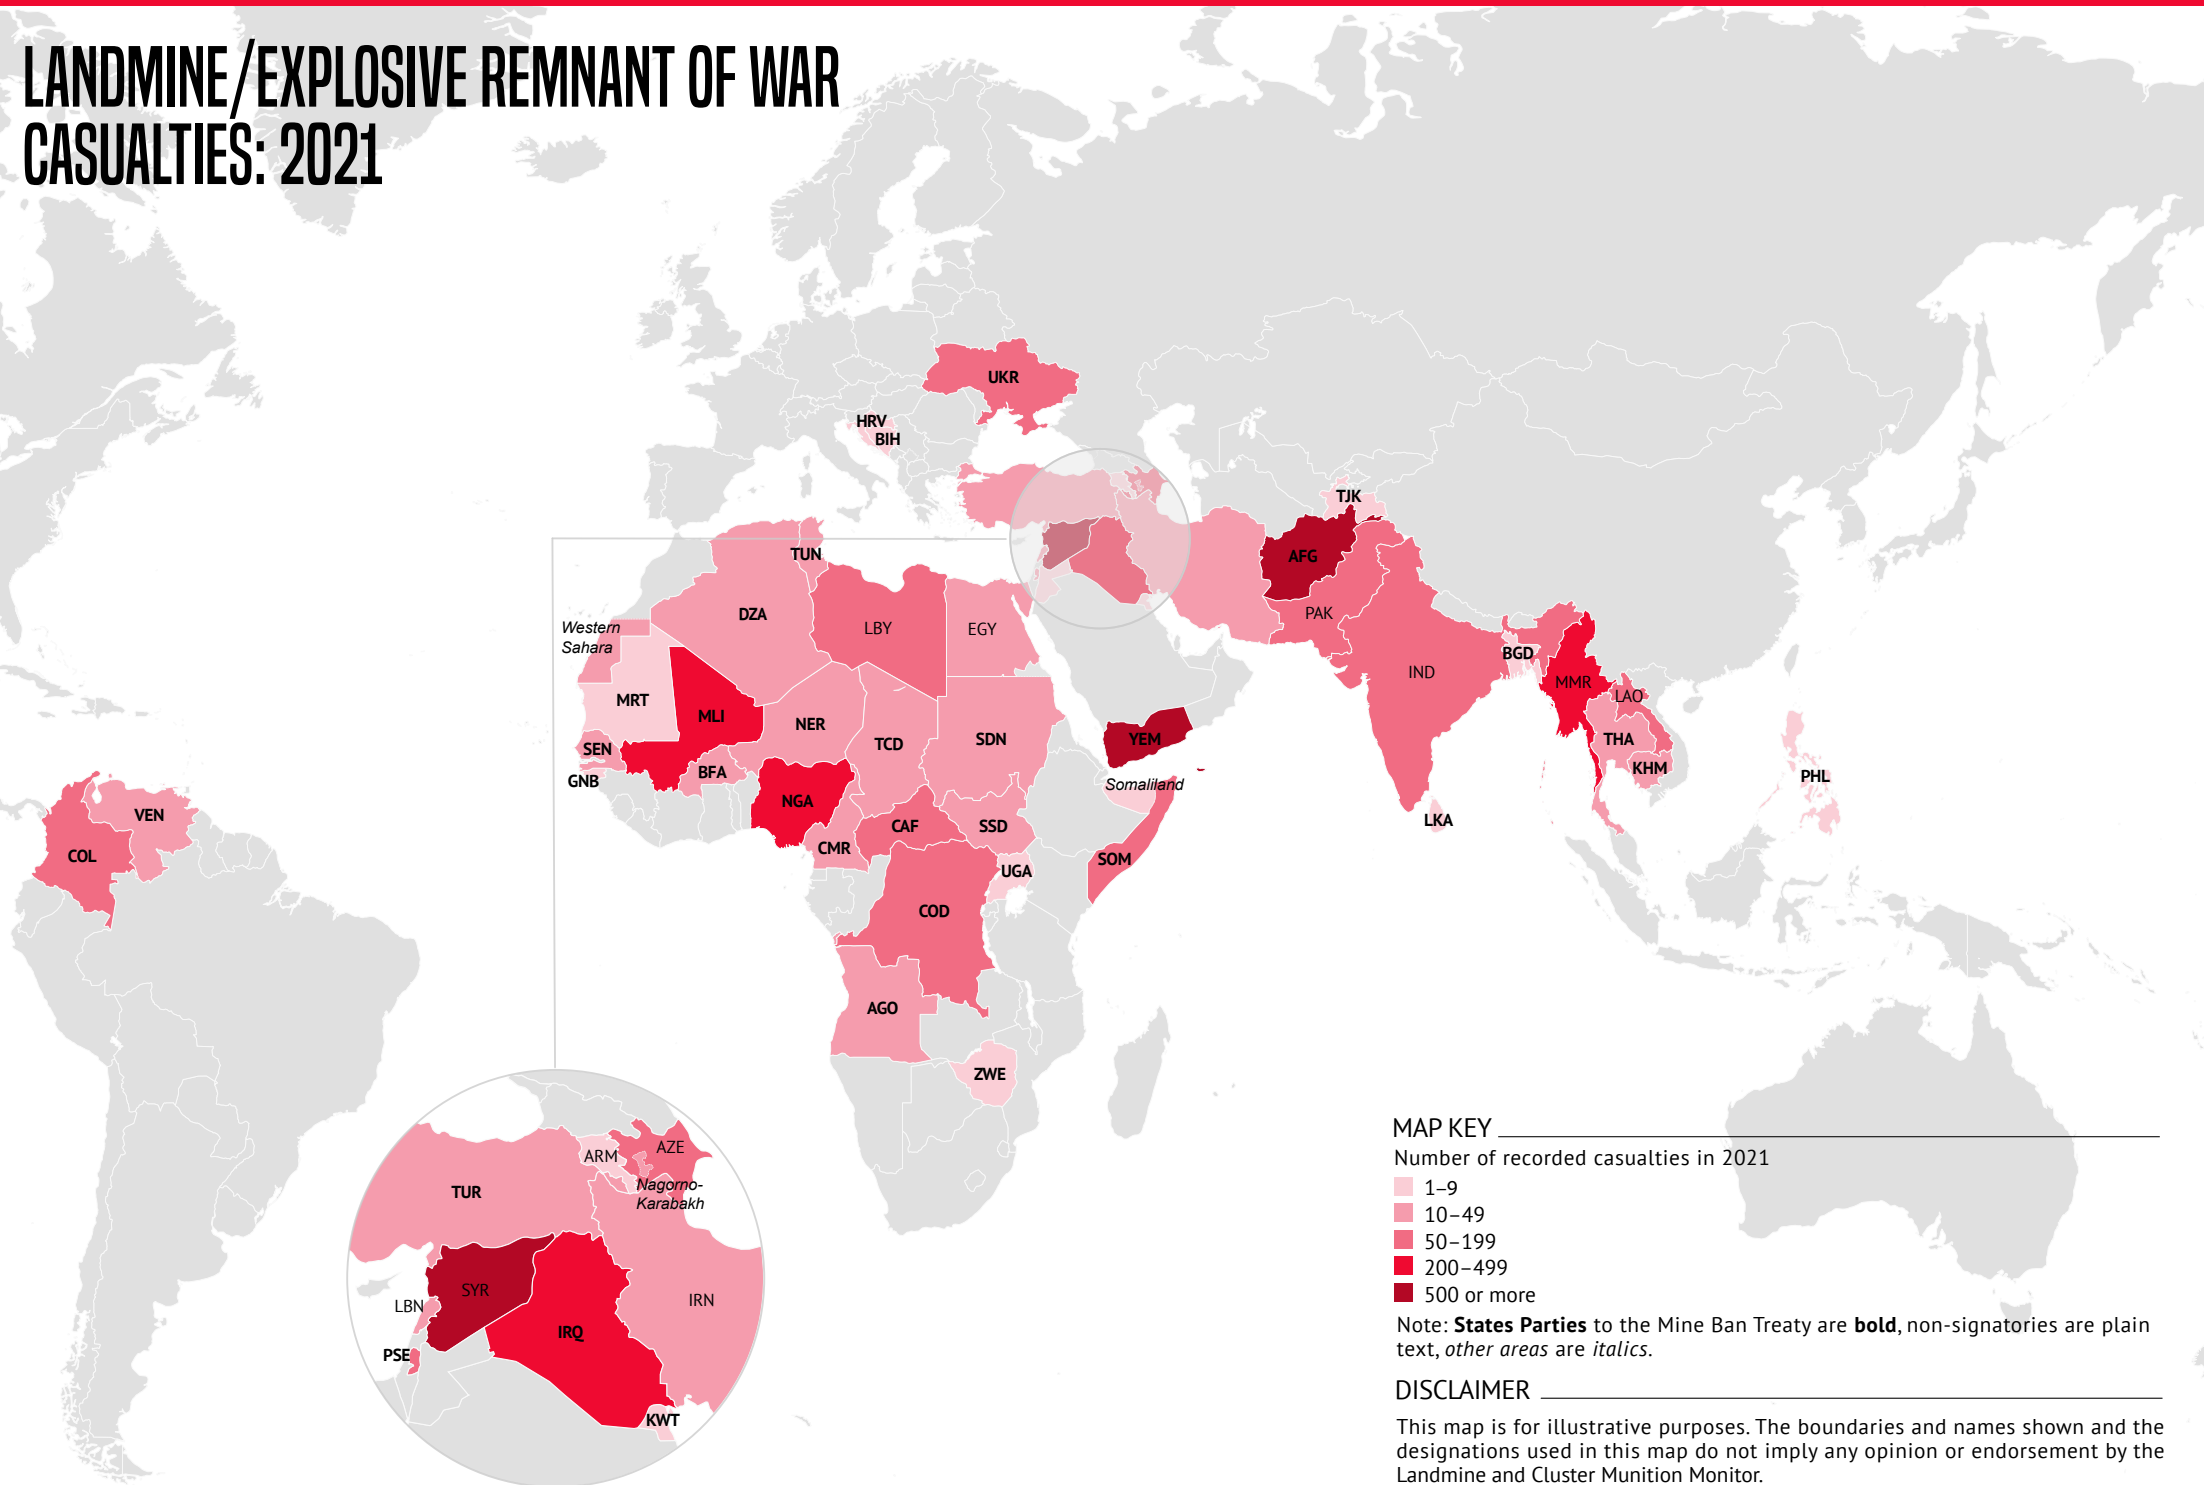

LANDMINE/EXPLOSIVE REMNANT OF WAR CASUALTIES: 2021

MAP KEY

Number of recorded casualties in 2021

- 1-9
- 10-49
- 50-199
- 200-499
- 500 or more

Note: **States Parties** to the Mine Ban Treaty are **bold**, non-signatories are plain text, *other areas* are *italics*.

DISCLAIMER

This map is for illustrative purposes. The boundaries and names shown and the designations used in this map do not imply any opinion or endorsement by the Landmine and Cluster Munition Monitor.