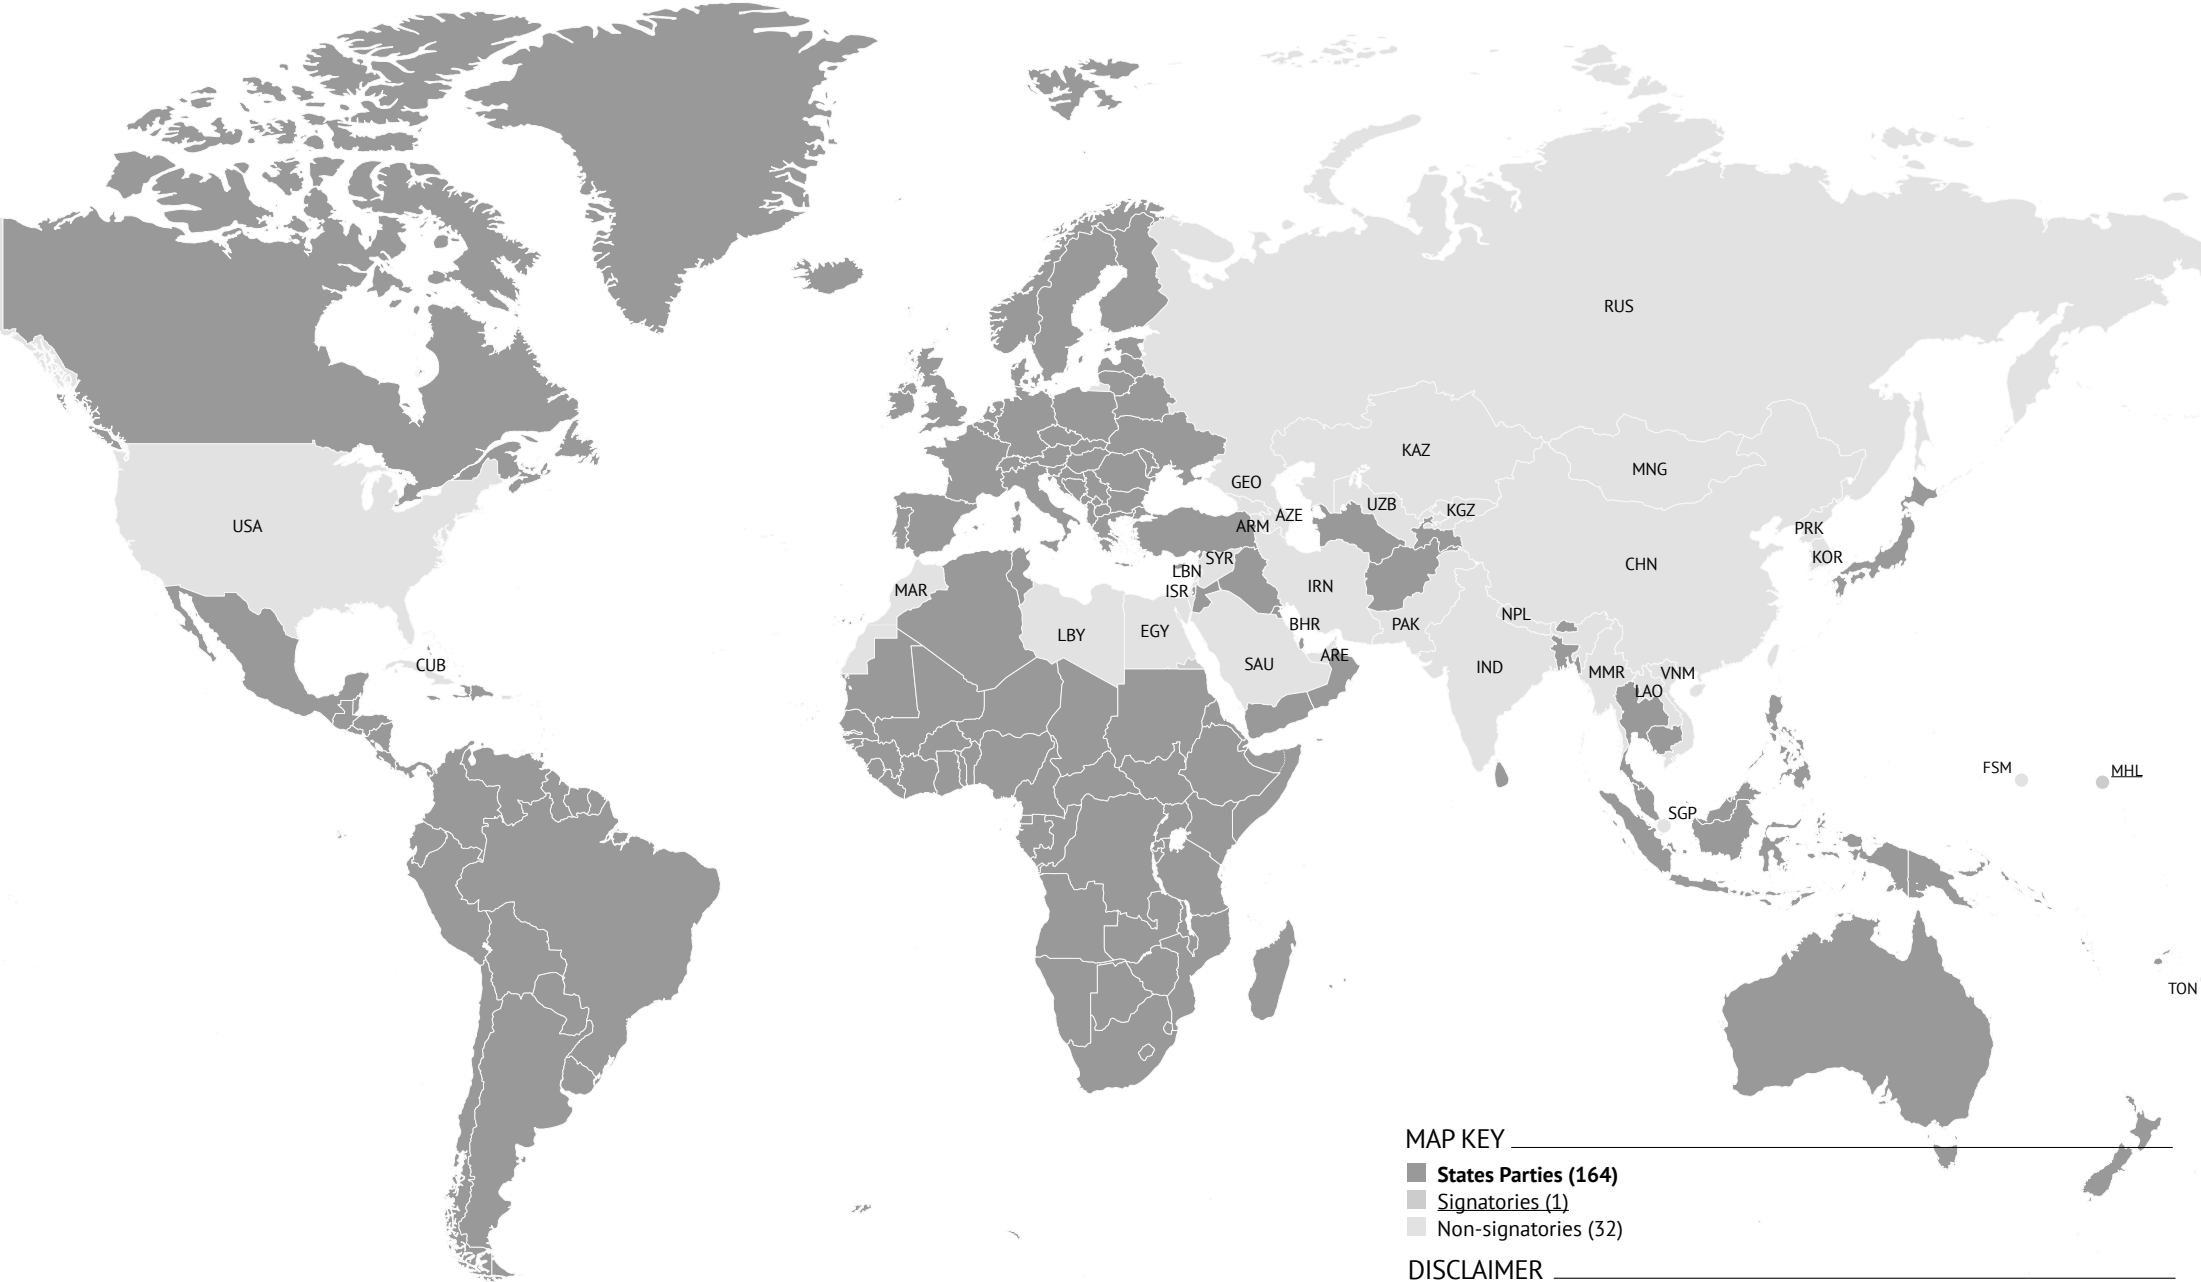

# STATUS OF THE 1997 MINE BAN TREATY

**MAP KEY**

- States Parties (164)
- Signatories (1)
- Non-signatories (32)

**DISCLAIMER**

This map is for illustrative purposes. The boundaries and names shown and the designations used in this map do not imply any opinion or endorsement by the Landmine and Cluster Munition Monitor.