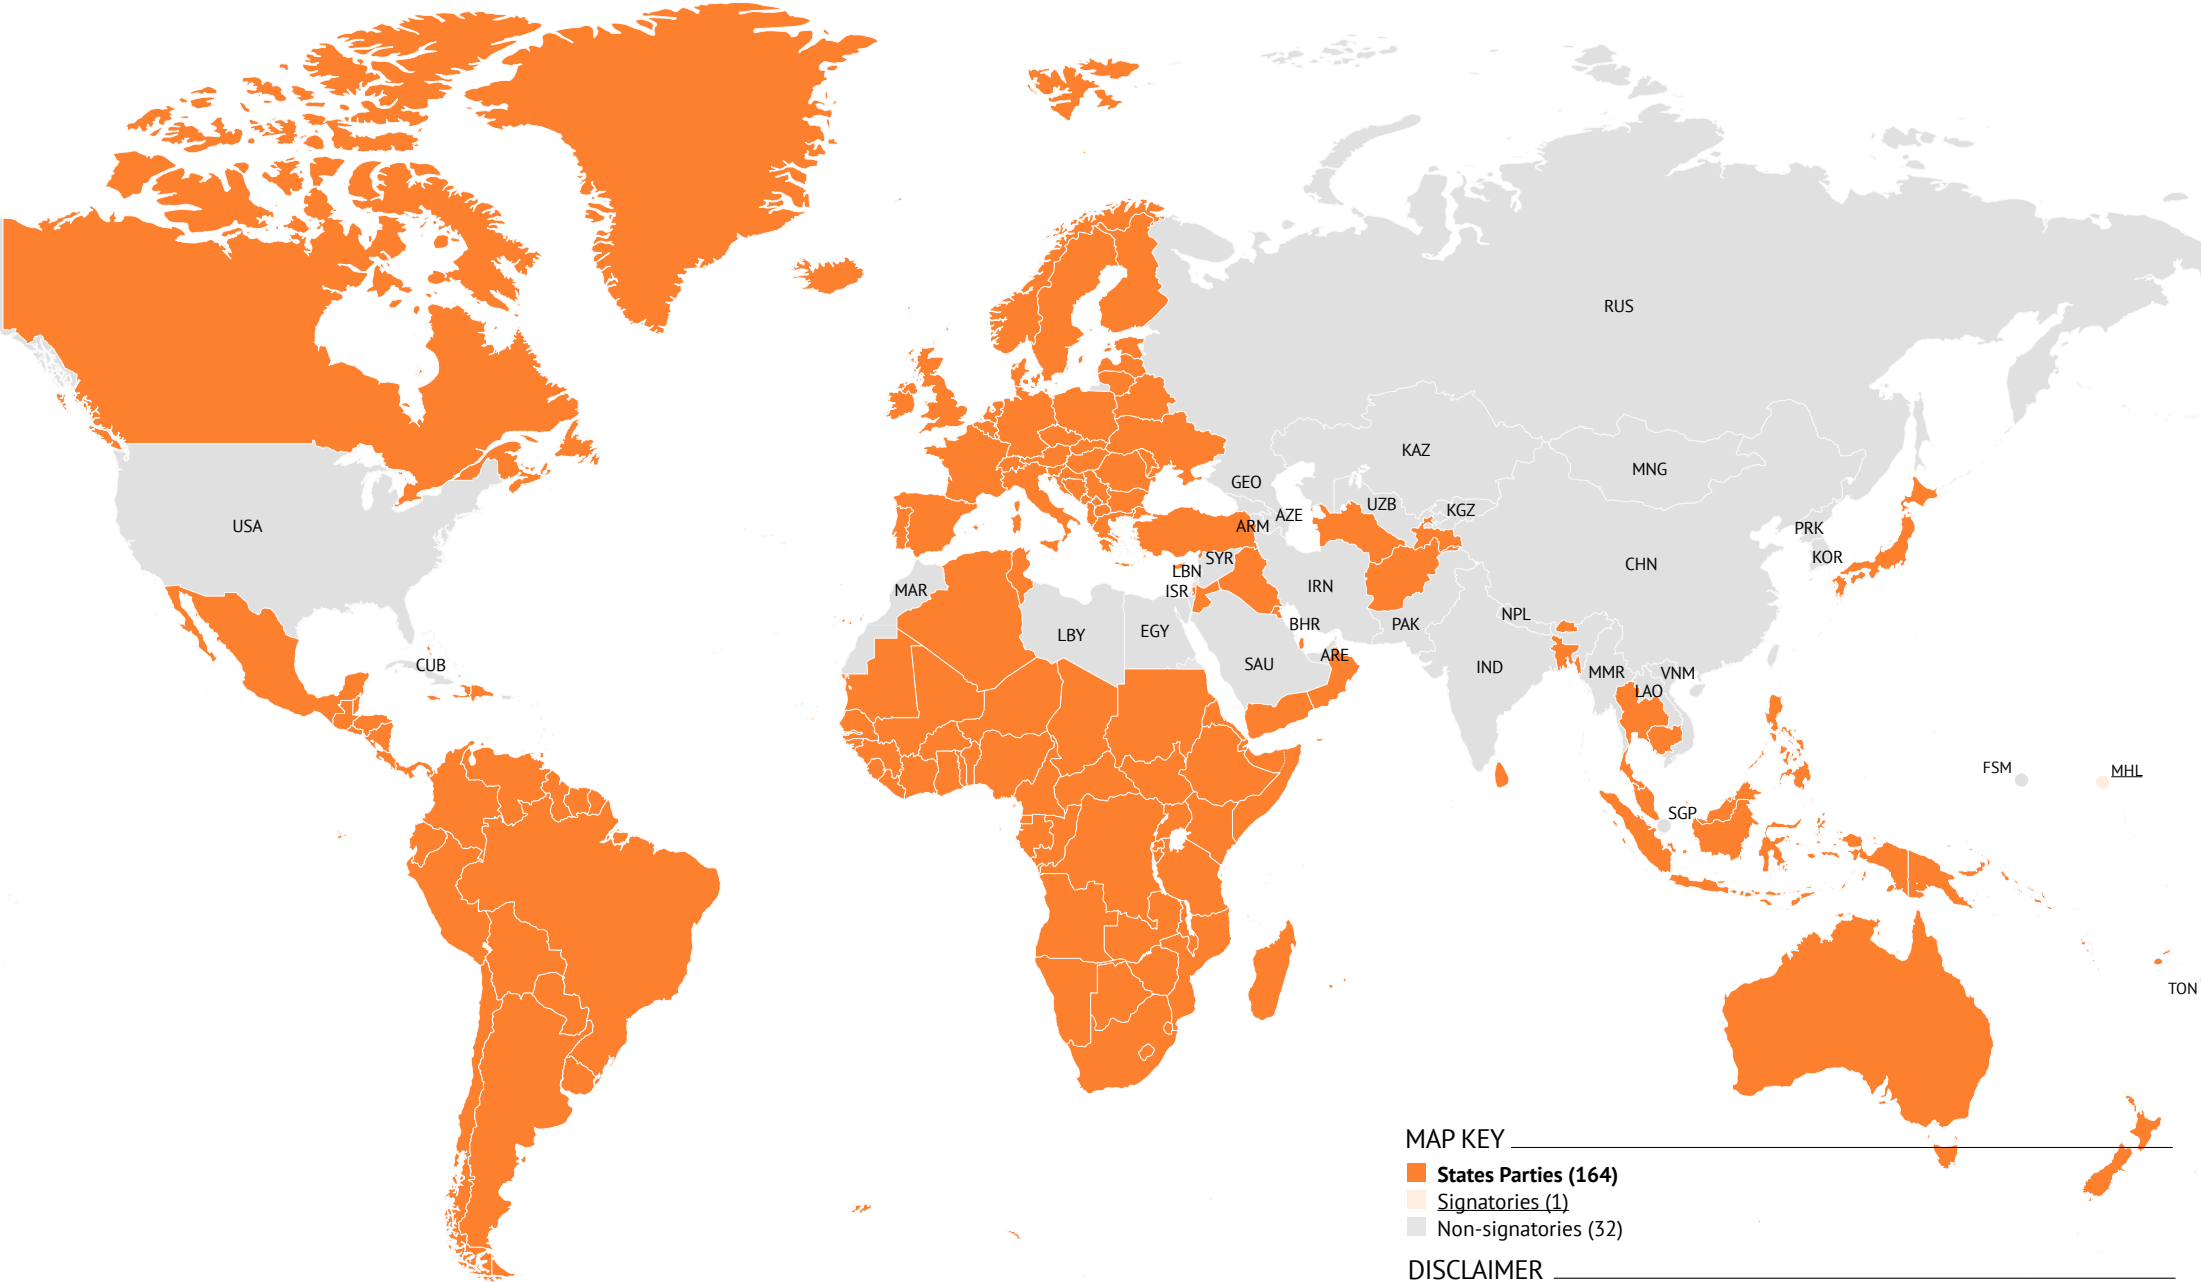

STATUS OF THE 1997 MINE BAN TREATY

- MAP KEY**
- States Parties (164)
 - Signatories (1)
 - Non-signatories (32)

DISCLAIMER

This map is for illustrative purposes. The boundaries and names shown and the designations used in this map do not imply any opinion or endorsement by the Landmine and Cluster Munition Monitor.