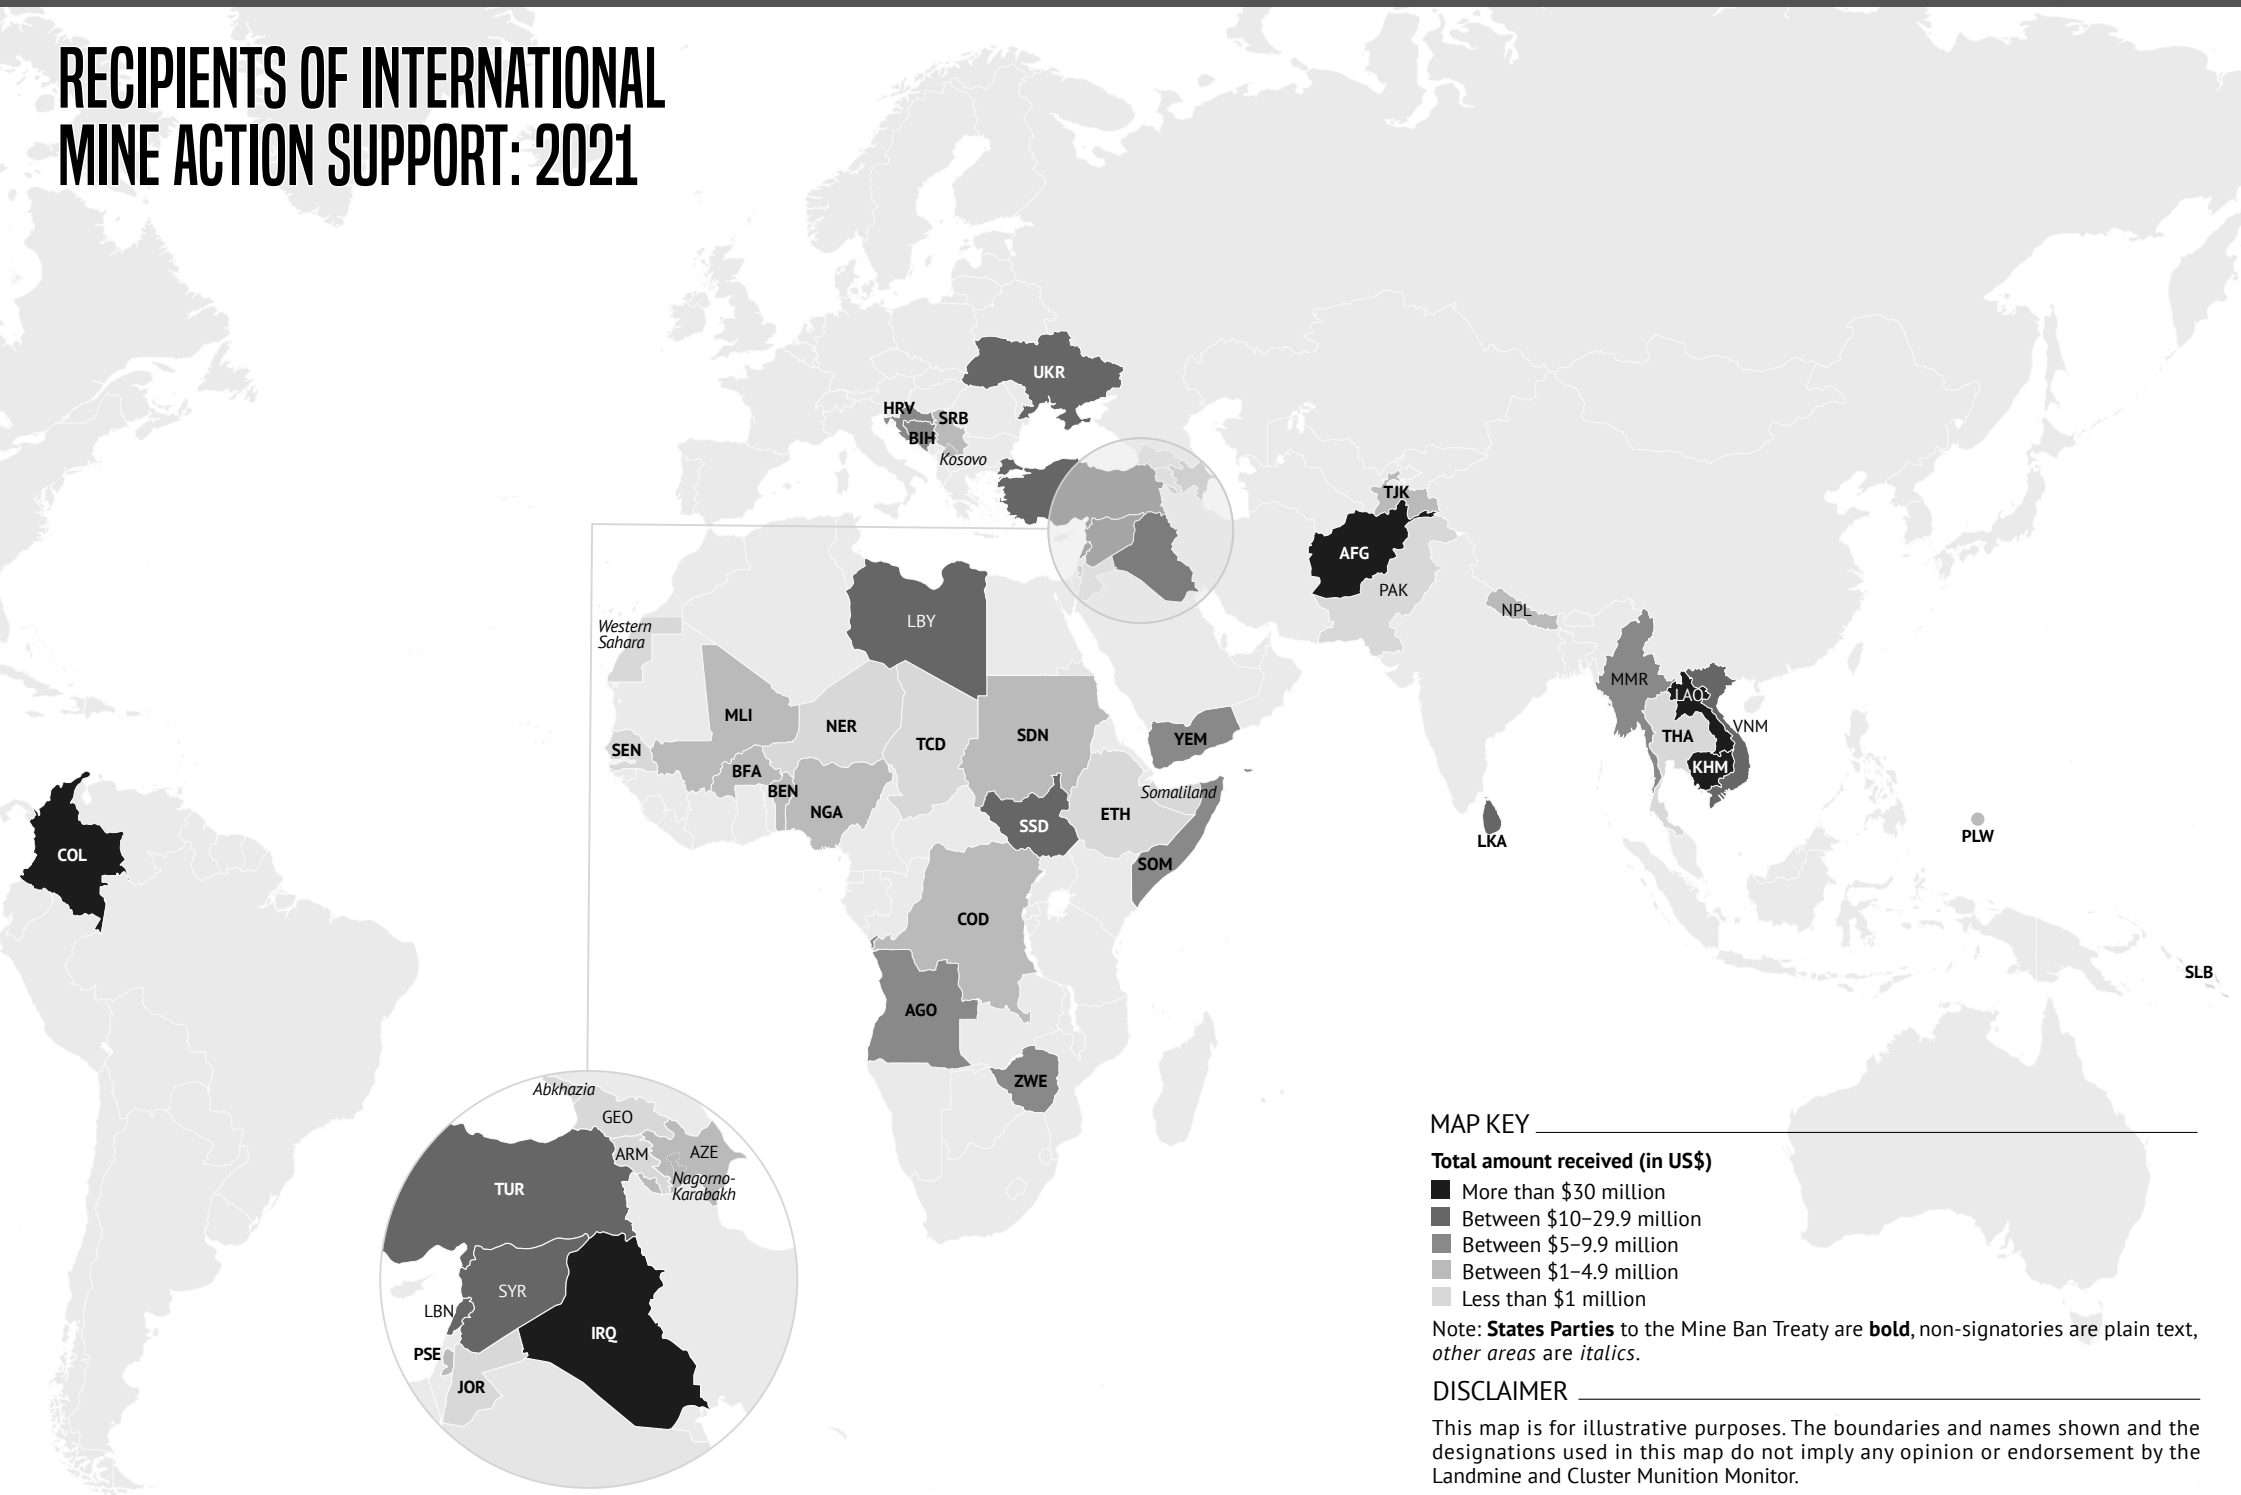

RECIPIENTS OF INTERNATIONAL MINE ACTION SUPPORT: 2021

MAP KEY

Total amount received (in US\$)

- More than \$30 million
- Between \$10–29.9 million
- Between \$5–9.9 million
- Between \$1–4.9 million
- Less than \$1 million

Note: **States Parties** to the Mine Ban Treaty are **bold**, non-signatories are plain text, other areas are *italics*.

DISCLAIMER

This map is for illustrative purposes. The boundaries and names shown and the designations used in this map do not imply any opinion or endorsement by the Landmine and Cluster Munition Monitor.